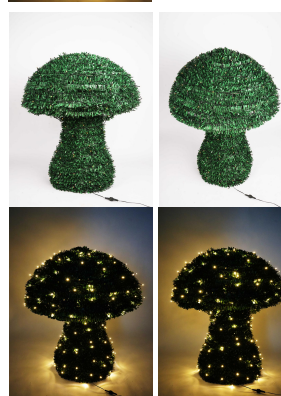

Christmas

HSMG2309085

Ornaments

36.125*33"/91.75*83.82CM